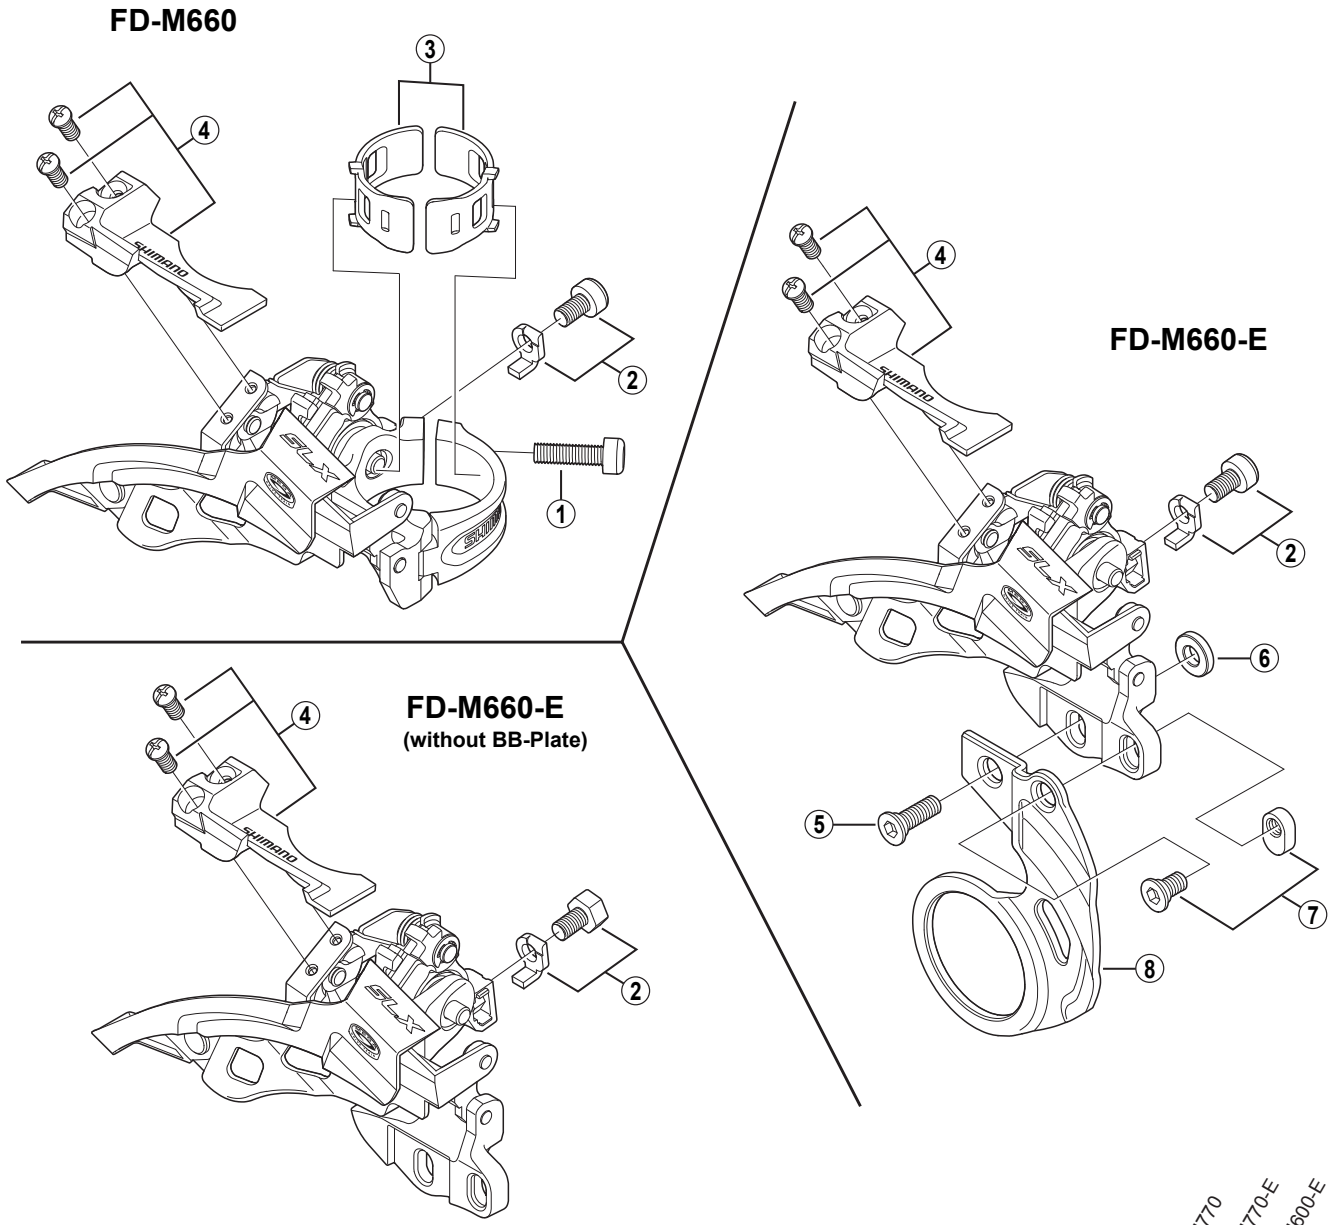

SHIMANO SLX Front Derailleur

FD-M660

FD-M660-E Bracket Type

ITEM NO.	SHIMANO CODE NO.	DESCRIPTION	INTERCHANGEABILITY		
			FD-M770	FD-M770-E	FD-M660-E
1	Y-5BG07900	Clamp Bolt (M5 x 17.5)	B		
2	Y-5KV98010	Cable Fixing Plate & Bolt (M5 x 8.5)			
	Y-5KV98020	Cable Fixing Plate & Hexagon Head Bolt (9 mm)			
* 3	Y-57Y 98010	SM-AD16S Clamp Band Adapters for S-size / ϕ 28.6 mm (1-1/8")	A		
	Y-57Y 98020	SM-AD16M Clamp Band Adapters for M-size / ϕ 31.8 mm (1-1/4")	A		
	Y-57Y 98030	SM-AD17S Clamp Band Adapters for S-size / ϕ 28.6 mm (1-1/8")			
	Y-57Y 98040	SM-AD17M Clamp Band Adapters for M-size / ϕ 31.8 mm (1-1/4")			
4	Y-5KA98020	Stroke Adjust Screws (M4 x 8.5) & Plate	A		
5	Y-5CR52200	Bracket Fixing Bolt B	A	A	
6	Y-5HF10000	Spacer(2.5mm) for Shell Width 68mm	A		
7	Y-5CR98020	Bracket Fixing Bolt A & Nut	A	A	
8	Y-5EC50500	BB-Plate	A	A	

A: Same parts.
 B: Parts are usable, but differ in materials, appearance, finish, size, etc.
 Absence of mark indicates non-interchangeability.

Sep.-2009-2795C
 © Shimano Inc. W

Specifications are subject to change without notice.